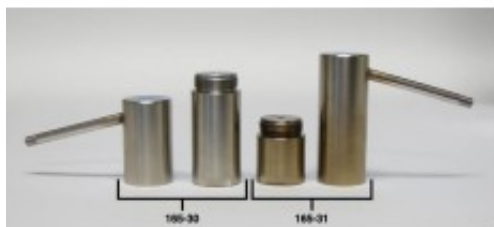

Retort Chamber with Lid, 20 mL

Brand:

Product Code: 165-30

Availability: 18

Lead Time: 60

Description

This 20 mL Retort Chamber with Lid fits into the heating jacket for any of the [Removable Retorts](/products/drilling-fluids/product/2357-retort-removable) listed below:

- #165-00 - 10 mL, 115 Volt
- #165-10 - 10 mL, 230 Volt
- #165-80-00 - 20 mL, 115 Volt
- #165-80-01 - 20 mL, 230 Volt