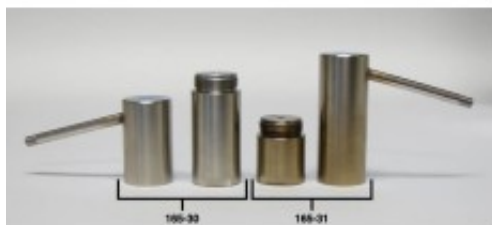

Retort Chamber with Lid, 10 mL

Brand:

Product Code: 165-31

Availability: 40

Lead Time: 60

Description

This 10 mL Retort Chamber with Lid fits into the heating jacket for any of the [Removable Retorts](/products/drilling-fluids/product/2357-retort-removable) listed below:

- #165-00 - 10 mL, 115 Volt
- #165-10 - 10 mL, 230 Volt
- #165-80-00 - 20 mL, 115 Volt
- #165-80-01 - 20 mL, 230 Volt