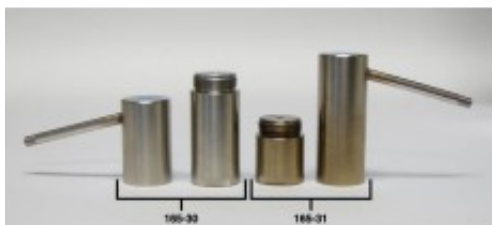

Retort Chamber with Lid, 10 mL

Brand:

Product Code: 165-31

Availability: 90

Lead Time: 60

Description

This 10 mL Retort Chamber with Lid fits into the heating jacket for any of the [Removable Retorts](/products/drilling-fluids/product/2357-retort-removable) listed below:

- #165-00 - 10 mL, 115 Volt
- #165-10 - 10 mL, 230 Volt
- #165-80-00 - 20 mL, 115 Volt
- #165-80-01 - 20 mL, 230 Volt