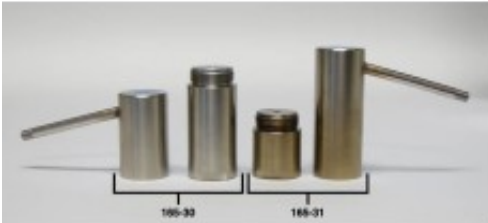

Retort Chamber with Lid, 10 mL

Brand:

Product Code: 165-31

Availability: 105

Lead Time: 60

Description

This 10 mL Retort Chamber with Lid fits into the heating jacket for any of the [Removable Retorts](/products/drilling-fluids/product/2357-retort-removable) listed below:

- #165-00 - 10 mL, 115 Volt
- #165-10 - 10 mL, 230 Volt
- #165-80-00 - 20 mL, 115 Volt
- #165-80-01 - 20 mL, 230 Volt