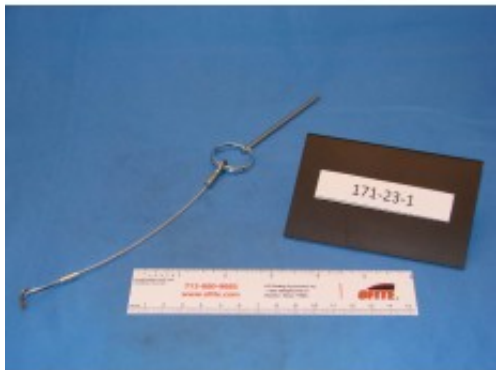

## Safety Pin with Lanyard

**Brand:**  
**Product Code:** 171-23-1  
**Availability:** 373  
**Lead Time:** 7