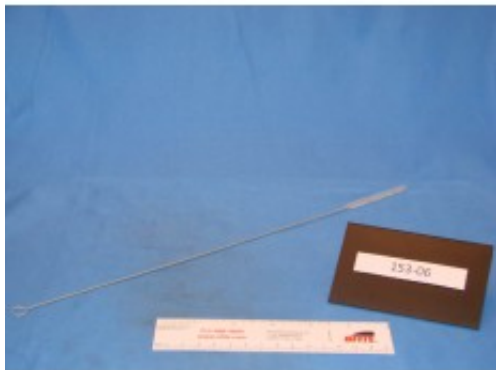

## Brush for 10 mL Receiver (JP) Tube

**Brand:**  
**Product Code:** 153-06  
**Availability:** 23  
**Lead Time:** 10